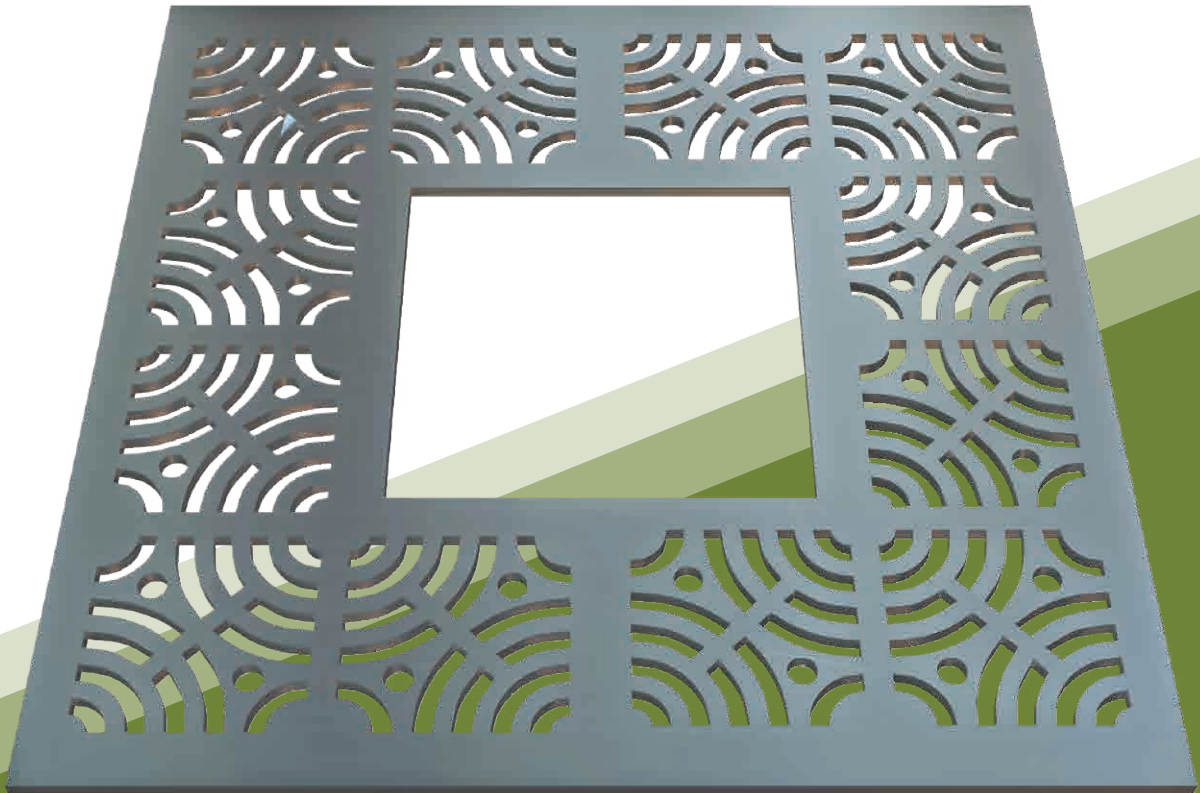

step towards
better future

Standard Square **Tree Grill** Mild steel

Apnova steel tree grills / guards give an elegant touch on the surface. These tree guards are circular or square or rectangle, our tree grills available in varieties of designs.

Choice of Colors

Mild Steel Powder Coated

RAL 6035
Pearl Green

RAL 7001
Silver Grey

RAL 9005
Jet Black

RAL 6003
Olive Green

RAL 7026
Granite Grey

Specification

Fixing:

- Frames are available as medium or heavy duty, the difference being the amount of central support provided.
- The tree frame is secured into a concrete base by either bolting or sinking the tangs into wet concrete.
- The concrete base sections should be approximately 150mm wide and 200mm deep to provide adequate support.
- The tree grill is secured to the frame using anti-theft clamps