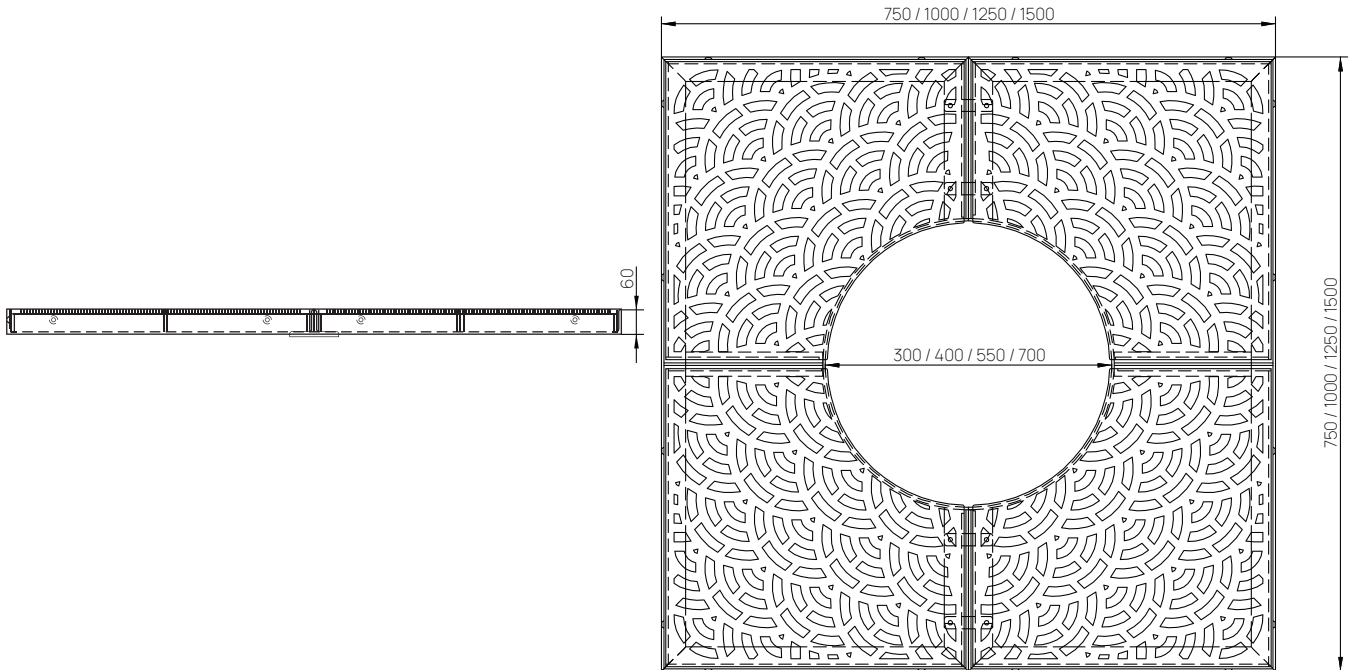

Fixing:

- Frames are available as medium or heavy duty, the difference being the amount of central support provided.
- The tree frame is secured into a concrete base by either bolting or sinking the tangs into wet concrete.
- The concrete base sections should be approximately 150mm wide and 200mm deep to provide adequate support.
- The tree grill is secured to the frame using anti-theft clamps